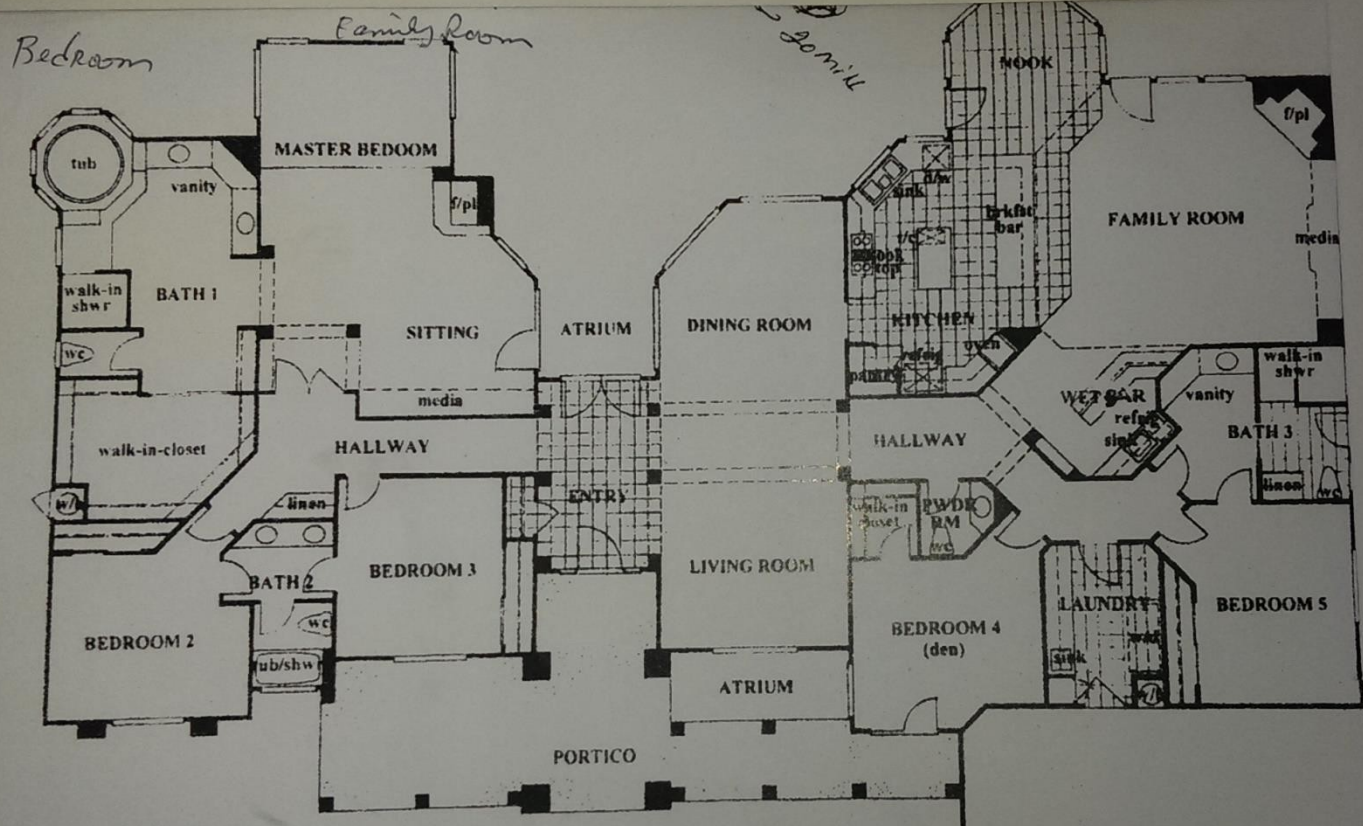

- This sprawling 4000 square foot, 15 room Mediterranean estate has it all. Situated on a 2.23 acres of lush landscaping of mature palm, olive and cypress trees. You will feel like you are at your very own resort while relaxing around a luxurious pool, playing tennis on your regulation size lighted tennis court, golf and enjoy your putting greens. If you have a passion for horses you will love this one of a kind breezeway barn large enough to house your 4 horses in luxury turn outs and lighted cross country arena for night riding. This property opens to miles of groomed horse trails lined by white fencing.
- This super efficient home has been thoughtfully upgraded for efficiency.
- Plenty of Water...9,000 gallons of above ground water reservoir connected to a **high producing, commercial grade water Well.**
- 76 solar panels makes this home extremely efficient for now and in the future.
- 5 Bedrooms 4 Baths
- 1000 ft. 4 car garage with storage and cabinets .
- Newly upgraded stainless-steel kitchen with elegant granite countertops, professional Thermador double oven with convection and warming drawer, Viking 6 burner stovetop and griddle.
- Custom Built-Ins Throughout.
- Surround Sound, security and intercom throughout.
- Master Suite with built-in entertainment center marble fireplace, massive round Jacuzzi bathtub for 2.
- Unbelievable 4-stall barn with turnouts and arena
- Optional 32-track Digital Master/Recording Studio (information Upon Request)